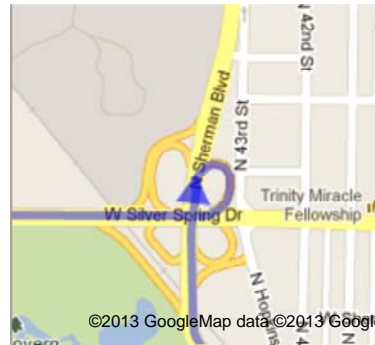

**Directions to Growing Power, Inc.**  
5500 W Silver Spring Dr, Milwaukee, WI 53218  
2.4 mi – about 6 mins

 4769 N 32nd St, Milwaukee, WI 53209

1. Head **north** on **N 32nd St** toward **W Hampton Ave**

go 325 ft  
total 325 ft

 2. Take the 1st left onto **W Hampton Ave**  
About 1 min

go 0.4 mi  
total 0.4 mi

 3. Turn right onto **N Hopkins St**  
About 2 mins

go 0.8 mi  
total 1.2 mi

 4. Slight right onto **N Sherman Blvd**

go 0.3 mi  
total 1.6 mi

- 5. Slight right to merge onto **W Silver Spring Dr**  
Destination will be on the right  
About 2 mins

go 0.9 mi  
total 2.4 mi

**B** **Growing Power, Inc.**  
5500 W Silver Spring Dr, Milwaukee, WI 53218

These directions are for planning purposes only. You may find that construction projects, traffic, weather, or other events may cause conditions to differ from the map results, and you should plan your route accordingly. You must obey all signs or notices regarding your route.