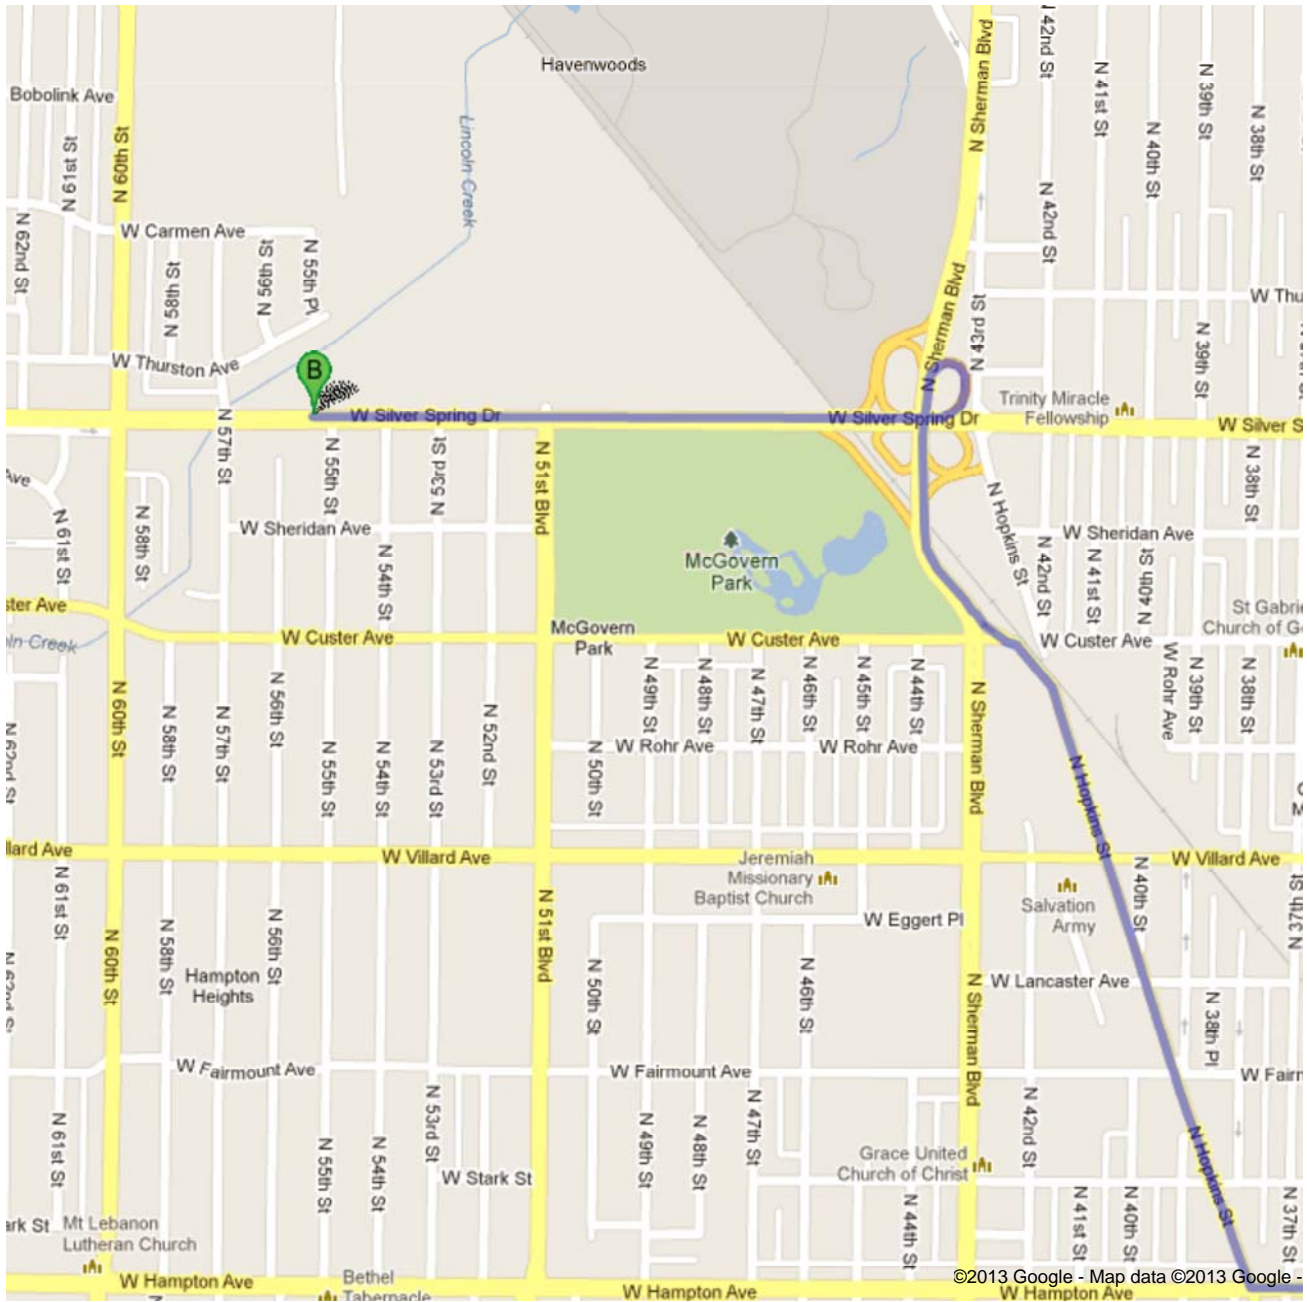

**Directions to Growing Power, Inc.**  
5500 W Silver Spring Dr, Milwaukee, WI 53218  
2.4 mi – about 6 mins

 4769 N 32nd St, Milwaukee, WI 53209

1. Head **north** on **N 32nd St** toward **W Hampton Ave**

go 325 ft  
total 325 ft

 2. Take the 1st left onto **W Hampton Ave**  
About 1 min

go 0.4 mi  
total 0.4 mi

 3. Turn right onto **N Hopkins St**  
About 2 mins

go 0.8 mi  
total 1.2 mi

 4. Slight right onto **N Sherman Blvd**

go 0.3 mi  
total 1.6 mi

- 5. Slight right to merge onto **W Silver Spring Dr**  
Destination will be on the right  
About 2 mins

go 0.9 mi  
total 2.4 mi

**B** **Growing Power, Inc.**  
5500 W Silver Spring Dr, Milwaukee, WI 53218

These directions are for planning purposes only. You may find that construction projects, traffic, weather, or other events may cause conditions to differ from the map results, and you should plan your route accordingly. You must obey all signs or notices regarding your route.